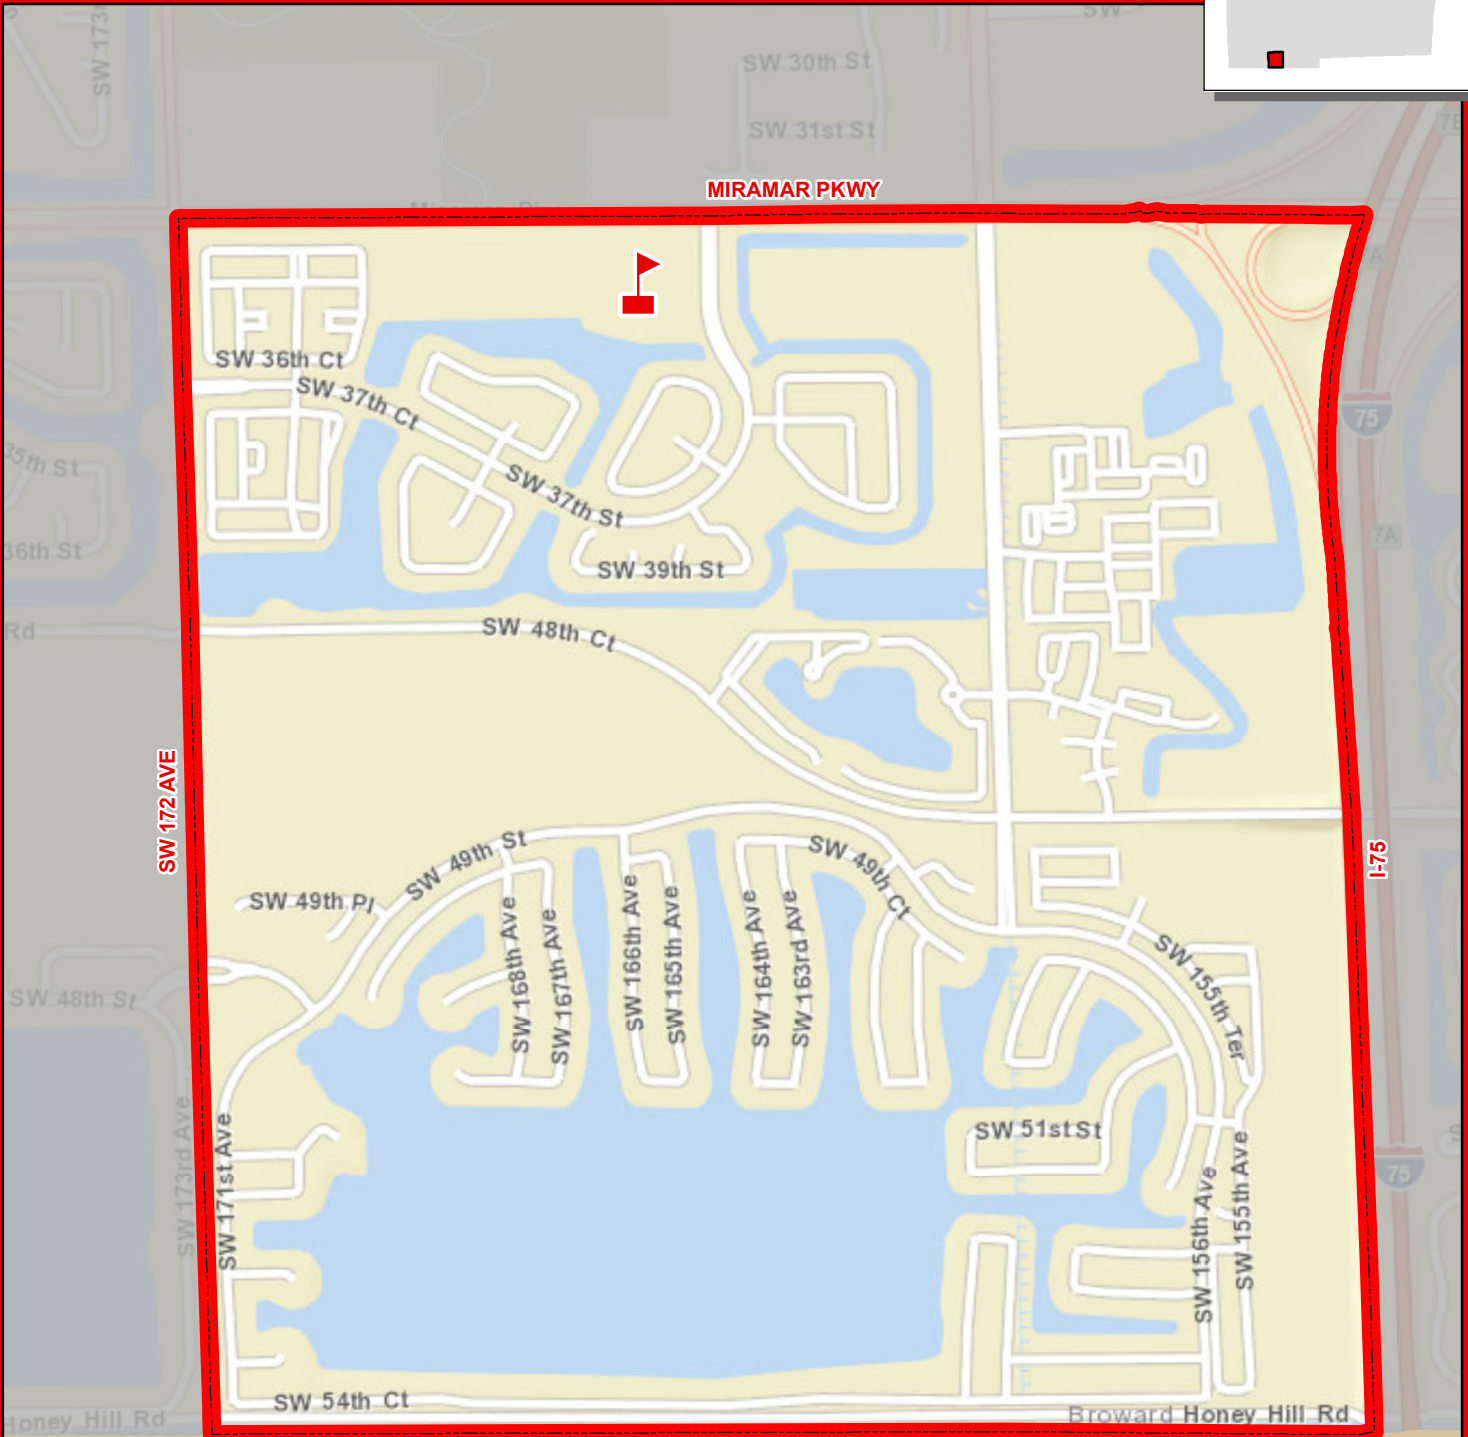

DOLPHIN BAY ELEMENTARY SCHOOL

16450 MIRAMAR PARKWAY
MIRAMAR, FLORIDA 33027
754-323-8000

Service Layer Credits: Sources: Esri, DeLorme, NAVTEQ, USGS, Intermap, IPC, NRCAN, Esri Japan, METI, Esri China (Hong Kong), Esri (Thailand), TomTom, 2013

THIS MAP IS FOR CONCEPTUAL PURPOSES ONLY AND SHOULD NOT BE USED FOR LEGAL BOUNDARY DETERMINATIONS